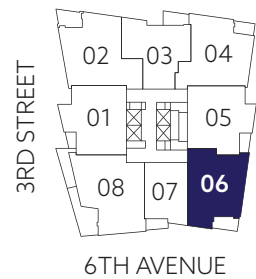

SUITE C3

2 BEDROOM · 2 BATH
1,109 SF

N
LEVELS 4-36

LEVELS 37-39