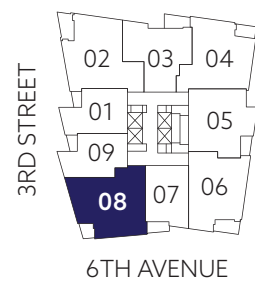

SUITE D₂

2 BEDROOM · DEN · 2 BATH
1,249 SF

N
LEVEL 3

LEVELS 4-36