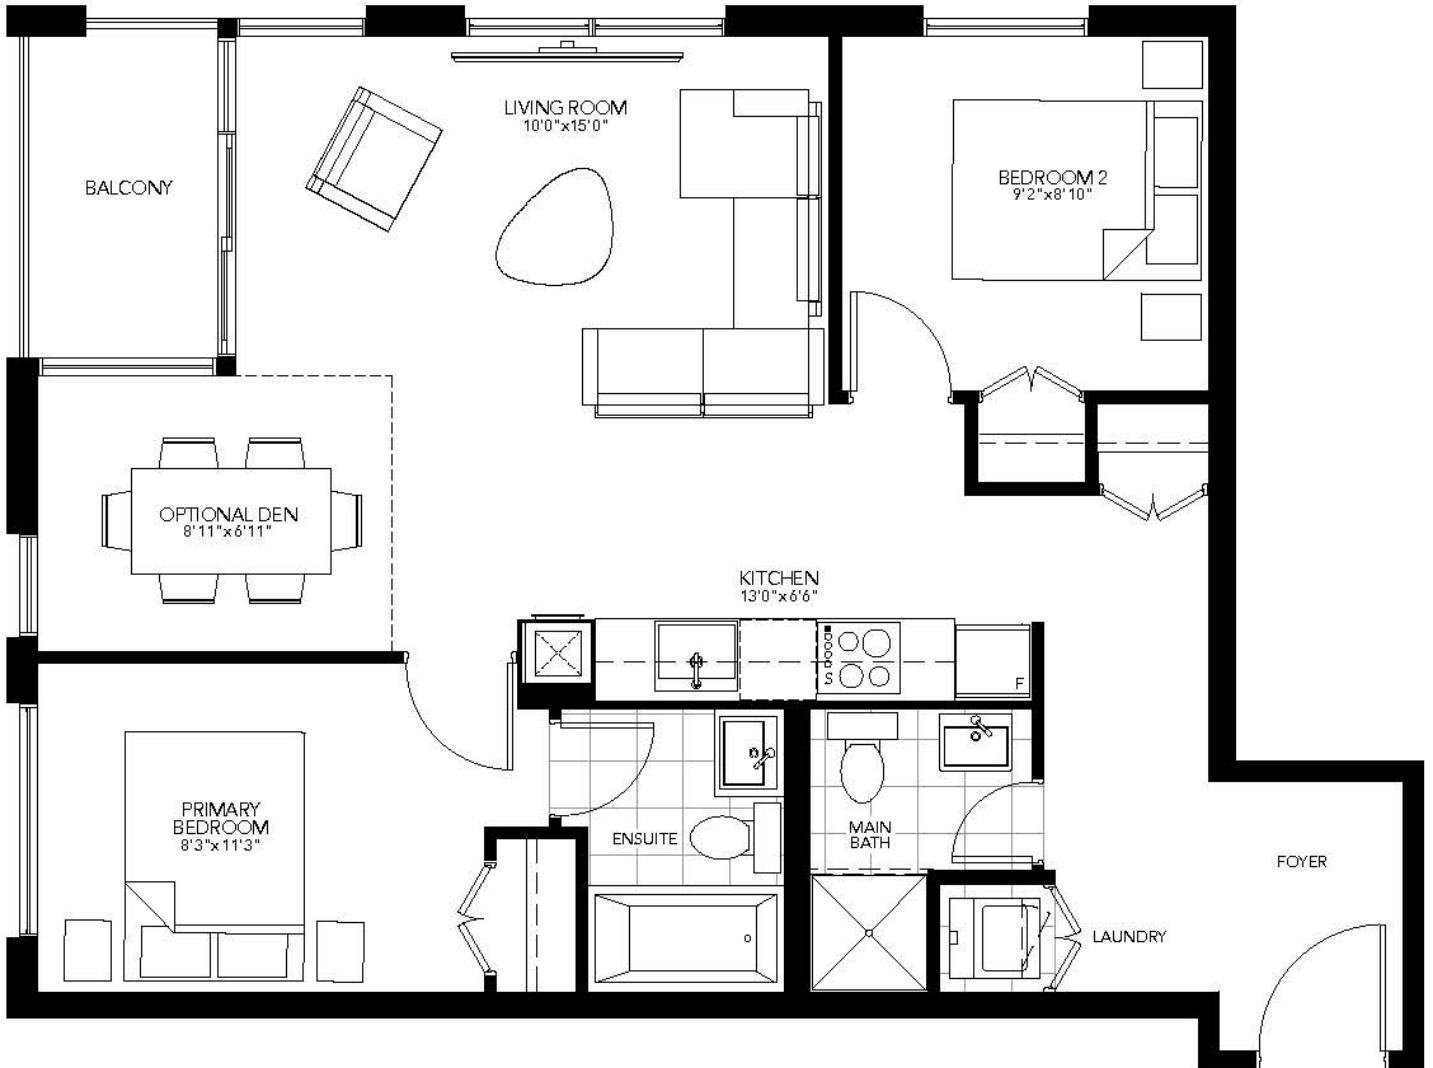

CASTLERIDGE
H O M E S

TYPE L10

937 SQ. FT.

1 BEDROOM | 2 BATHROOM

GEMINI
condos

FI LEVEL

MEZZANINE LEVEL

SECTION

1ST FLOOR
SOUTH TOWER

CASTLERIDGE
H O M E S

TYPE A

759 SQ. FT.

2 BEDROOM + OPTIONAL DEN | 2 BATHROOM

GEMINI
condos

2ND FLOOR
SOUTH TOWER

3RD FLOOR
SOUTH TOWER

4TH FLOOR
SOUTH TOWER

5TH FLOOR
SOUTH TOWER

6TH FLOOR
SOUTH TOWER

7TH FLOOR
SOUTH TOWER

9TH FLOOR
SOUTH TOWER

TYPE B

672 SQ. FT.

2 BEDROOM | 2 BATHROOM

GEMINI
condos

2ND FLOOR
SOUTH TOWER

3RD FLOOR
SOUTH TOWER

4TH FLOOR
SOUTH TOWER

5TH FLOOR
SOUTH TOWER

TYPE D

804 SQ. FT.

2 BEDROOM + DEN | 2 BATHROOM