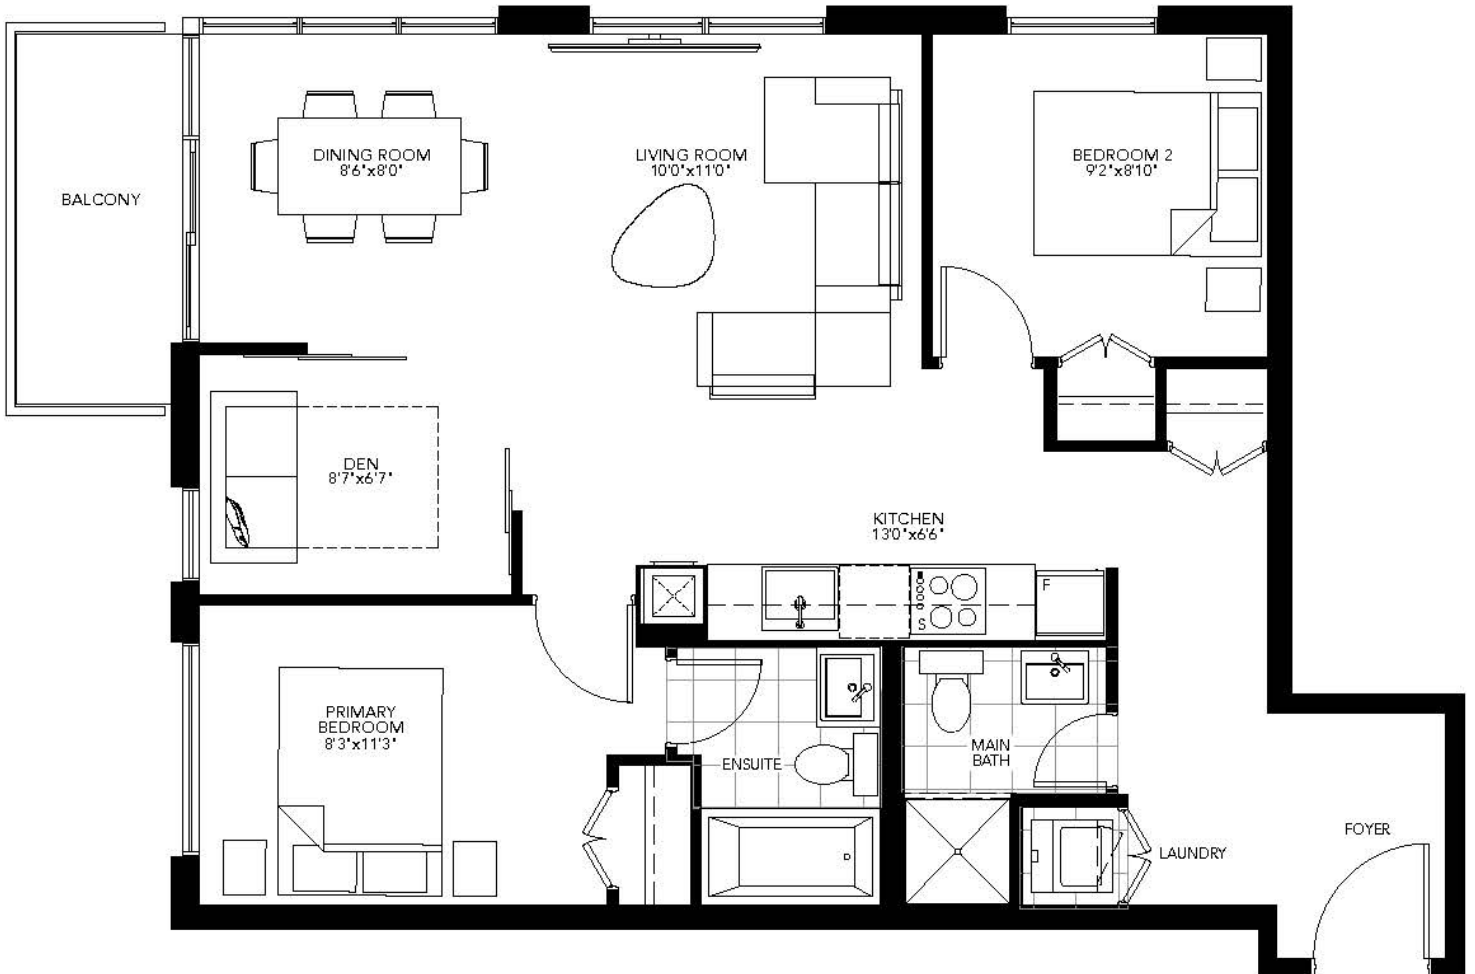

TYPE L8

875 SQ. FT.

1 BEDROOM | 2 BATHROOM

GEMINI
condos

1ST LEVEL

SECTION

MEZZANINE LEVEL

1ST FLOOR
SOUTH TOWER

4TH FLOOR
SOUTH TOWER.

5TH FLOOR
SOUTH TOWER

6TH FLOOR
SOUTH TOWER.

7TH FLOOR
SOUTH TOWER

8TH FLOOR
SOUTH TOWER

9TH FLOOR
SOUTH TOWER

TYPE C3

732 SQ. FT.

2 BEDROOM + DEN | 2 BATHROOM

GEMINI
condos

4TH FLOOR
SOUTH TOWER.

5TH FLOOR
SOUTH TOWER.

6TH FLOOR
SOUTH TOWER.

7TH FLOOR
SOUTH TOWER.

8TH FLOOR
SOUTH TOWER.

9TH FLOOR
SOUTH TOWER.

TYPE A3

803 SQ. FT.

2 BEDROOM + DEN | 2 BATHROOM

GEMINI
condos

7TH FLOOR
SOUTH TOWER

8TH FLOOR
SOUTH TOWER

9TH FLOOR
SOUTH TOWER