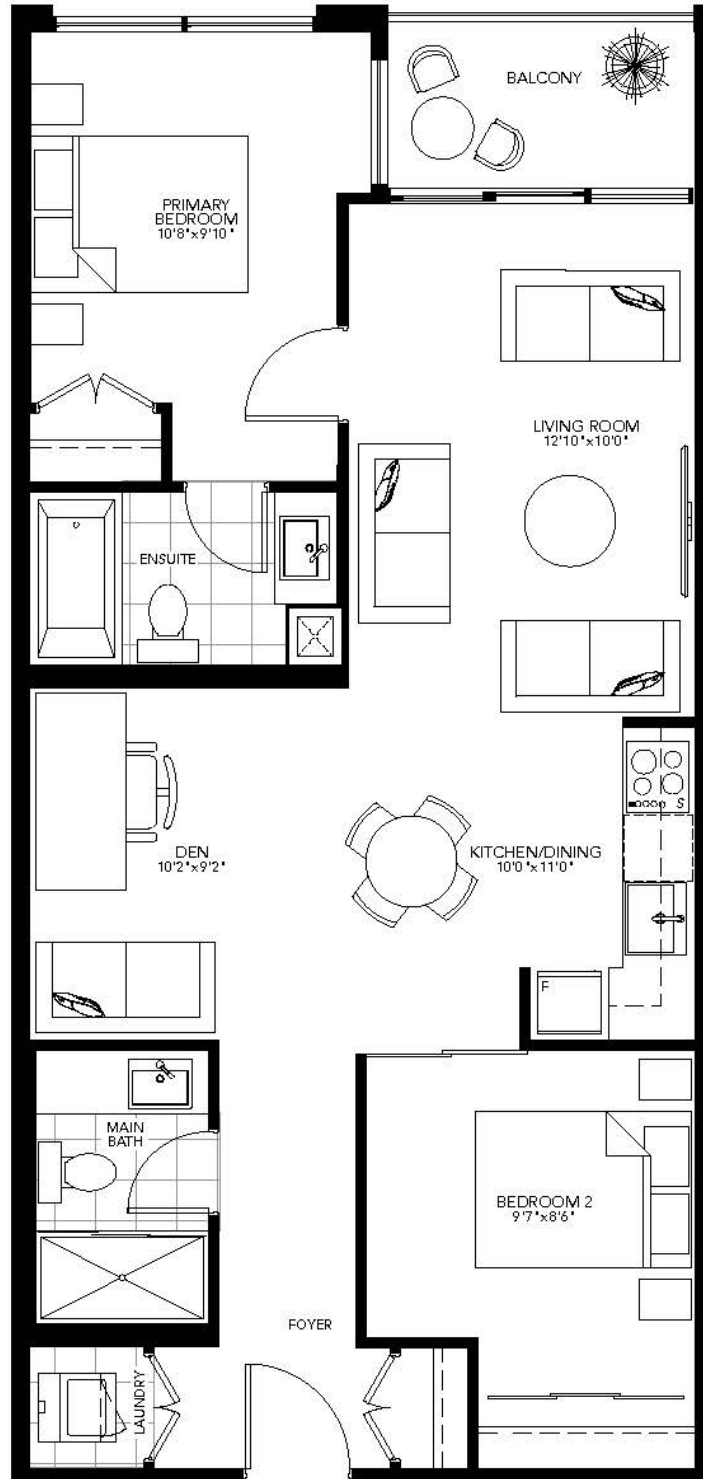

1ST FLOOR
SOUTH TOWER

CASTLERIDGE
H O M E S

TYPE A

759 SQ. FT.

2 BEDROOM + OPTIONAL DEN | 2 BATHROOM

GEMINI
condos

2ND FLOOR
SOUTH TOWER

3RD FLOOR
SOUTH TOWER

4TH FLOOR
SOUTH TOWER

5TH FLOOR
SOUTH TOWER

6TH FLOOR
SOUTH TOWER

7TH FLOOR
SOUTH TOWER

9TH FLOOR
SOUTH TOWER

TYPE B

672 SQ. FT.

2 BEDROOM | 2 BATHROOM

GEMINI
condos

2ND FLOOR
SOUTH TOWER

3RD FLOOR
SOUTH TOWER

4TH FLOOR
SOUTH TOWER

5TH FLOOR
SOUTH TOWER

TYPE D

804 SQ. FT.

2 BEDROOM + DEN | 2 BATHROOM

GEMINI
condos

2ND FLOOR
SOUTH TOWER

CASTLERIDGE
H O M E S

TYPE B2

725 SQ. FT.

2 BEDROOM | 2 BATHROOM

GEMINI
condos

3RD FLOOR
SOUTH TOWER