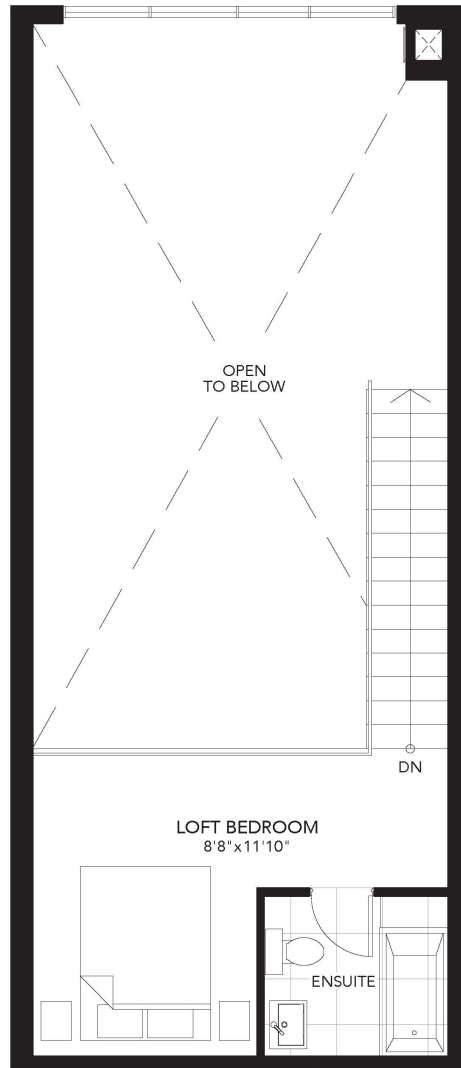

TYPE L8

875 SQ. FT.

1 BEDROOM | 2 BATHROOM

GEMINI
condos

1ST LEVEL

SECTION

MEZZANINE LEVEL

1ST FLOOR
SOUTH TOWER

CASTLERIDGE
H O M E S

TYPE L10

937 SQ. FT.

1 BEDROOM | 2 BATHROOM

GEMINI
condos

FI LEVEL

MEZZANINE LEVEL

SECTION

1ST FLOOR
SOUTH TOWER

CASTLERIDGE
H O M E S

TYPE A

759 SQ. FT.

2 BEDROOM + OPTIONAL DEN | 2 BATHROOM

GEMINI
condos

2ND FLOOR
SOUTH TOWER

3RD FLOOR
SOUTH TOWER

4TH FLOOR
SOUTH TOWER

5TH FLOOR
SOUTH TOWER

6TH FLOOR
SOUTH TOWER

7TH FLOOR
SOUTH TOWER

9TH FLOOR
SOUTH TOWER

TYPE B

672 SQ. FT.

2 BEDROOM | 2 BATHROOM