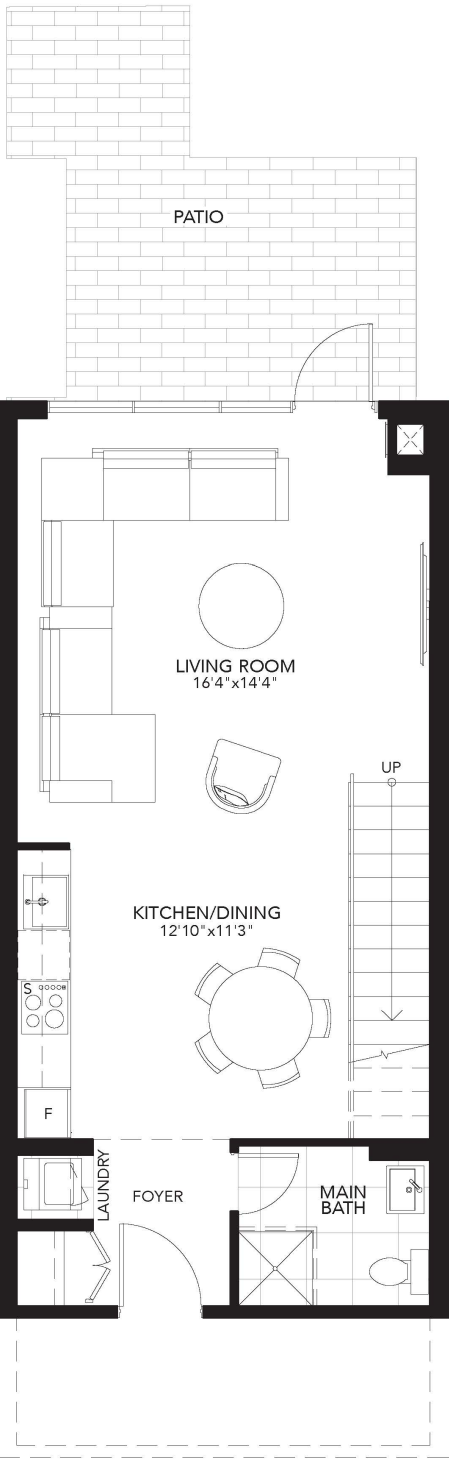

TYPE L8

875 SQ. FT.

1 BEDROOM | 2 BATHROOM

GEMINI
condos

1ST LEVEL

SECTION

MEZZANINE LEVEL

1ST FLOOR
SOUTH TOWER

CASTLERIDGE
H O M E S

TYPE L10

937 SQ. FT.

1 BEDROOM | 2 BATHROOM

GEMINI
condos

FI LEVEL

MEZZANINE LEVEL

SECTION

1ST FLOOR
SOUTH TOWER

CASTLERIDGE
H O M E S

TYPE A

759 SQ. FT.

2 BEDROOM + OPTIONAL DEN | 2 BATHROOM

GEMINI
condos

2ND FLOOR
SOUTH TOWER

3RD FLOOR
SOUTH TOWER

4TH FLOOR
SOUTH TOWER

5TH FLOOR
SOUTH TOWER

6TH FLOOR
SOUTH TOWER

7TH FLOOR
SOUTH TOWER

9TH FLOOR
SOUTH TOWER

TYPE B

672 SQ. FT.

2 BEDROOM | 2 BATHROOM