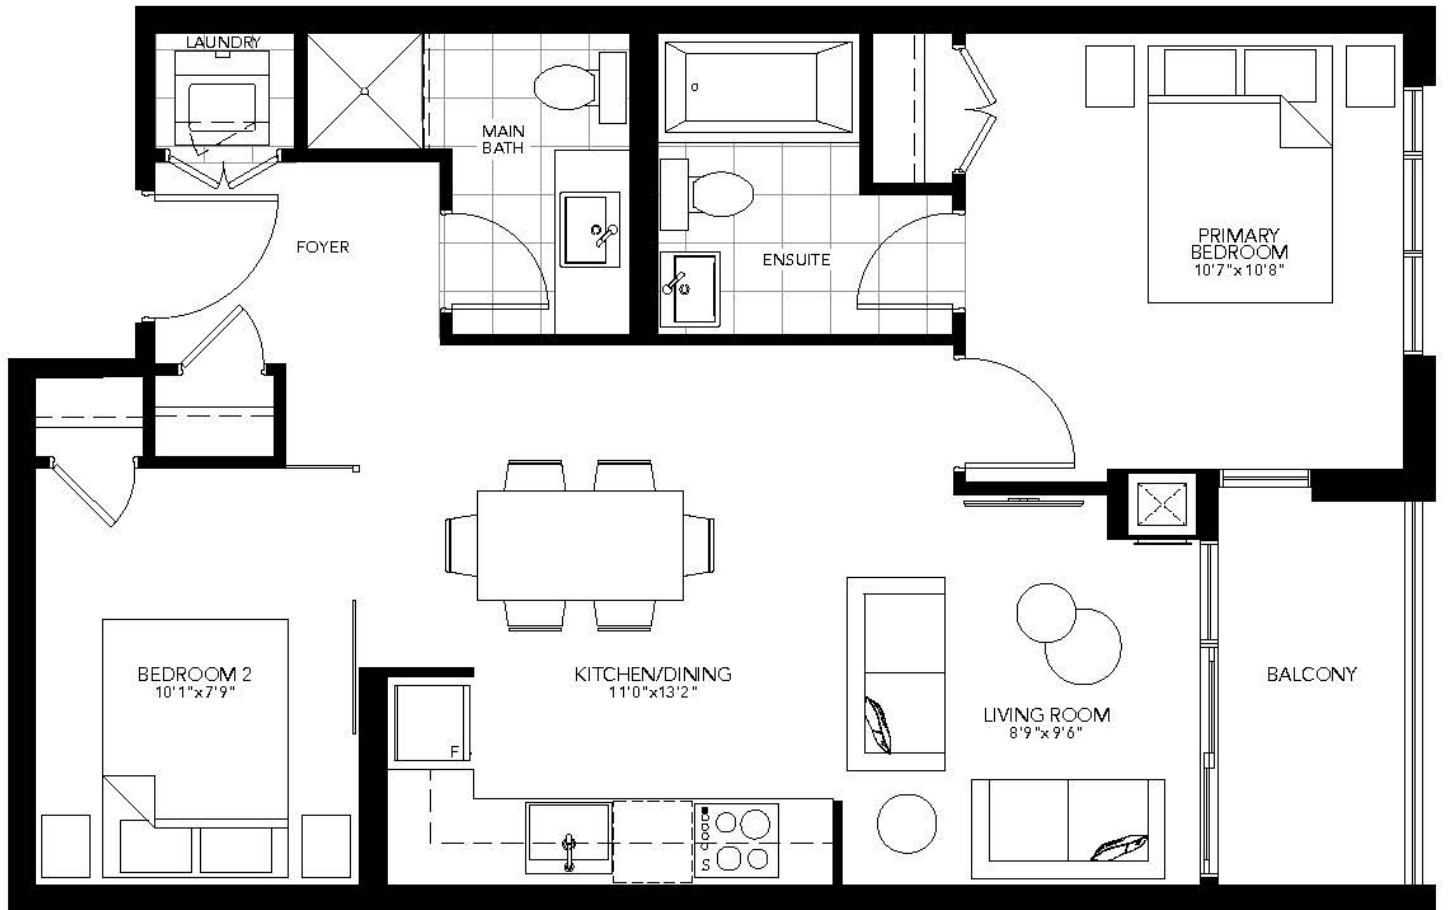

TYPE L8

875 SQ. FT.

1 BEDROOM | 2 BATHROOM

GEMINI
condos

1ST LEVEL

SECTION

MEZZANINE LEVEL

1ST FLOOR
SOUTH TOWER

1ST FLOOR
SOUTH TOWER

CASTLERIDGE
H O M E S

TYPE A

759 SQ. FT.

2 BEDROOM + OPTIONAL DEN | 2 BATHROOM

GEMINI
condos

2ND FLOOR
SOUTH TOWER

3RD FLOOR
SOUTH TOWER

4TH FLOOR
SOUTH TOWER

5TH FLOOR
SOUTH TOWER

6TH FLOOR
SOUTH TOWER

7TH FLOOR
SOUTH TOWER

9TH FLOOR
SOUTH TOWER

TYPE B

672 SQ. FT.

2 BEDROOM | 2 BATHROOM

GEMINI
condos

2ND FLOOR
SOUTH TOWER

3RD FLOOR
SOUTH TOWER

4TH FLOOR
SOUTH TOWER

5TH FLOOR
SOUTH TOWER

TYPE D

804 SQ. FT.

2 BEDROOM + DEN | 2 BATHROOM