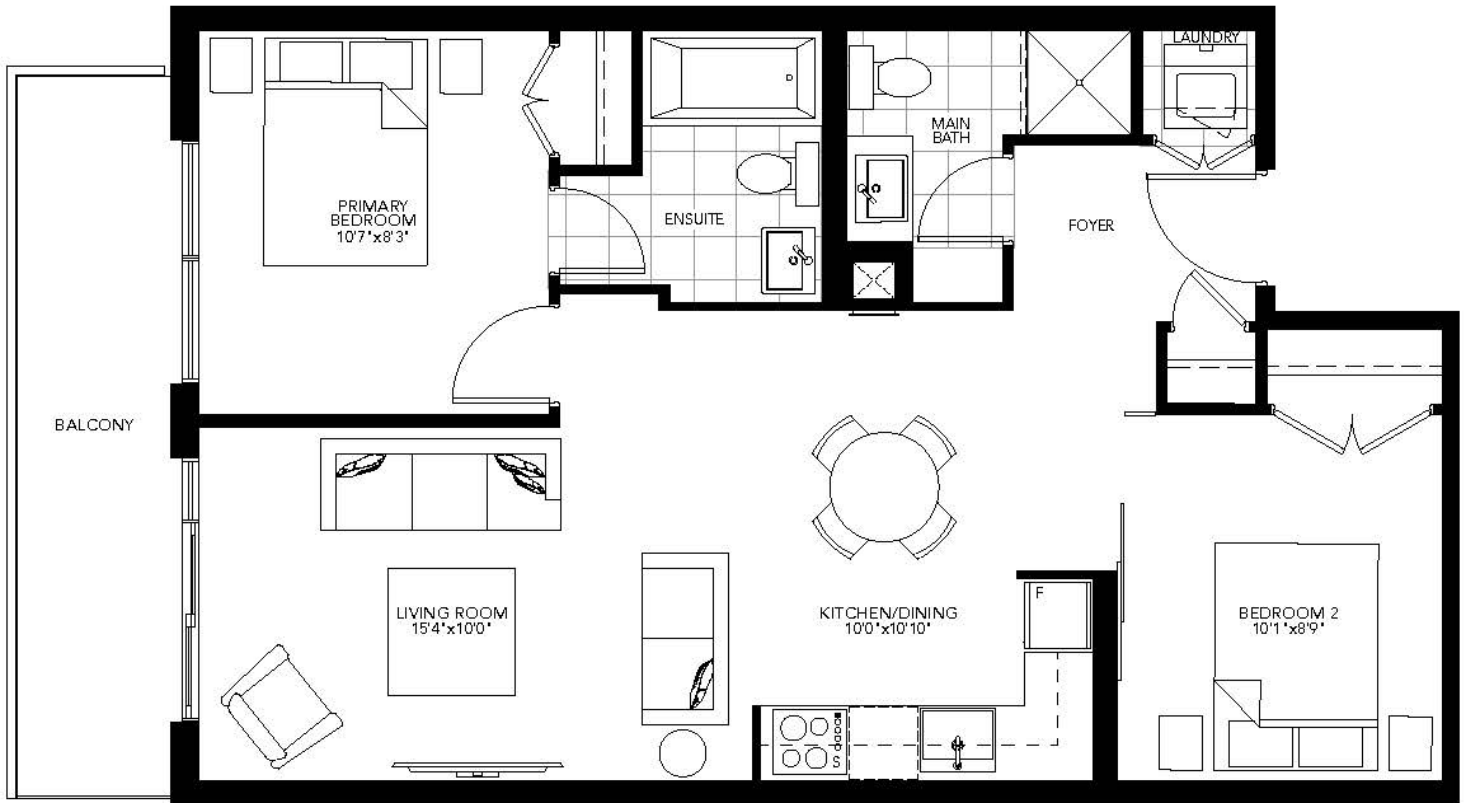

GEMINI
condos

2ND FLOOR
SOUTH TOWER

3RD FLOOR
SOUTH TOWER

4TH FLOOR
SOUTH TOWER

5TH FLOOR
SOUTH TOWER

TYPE D

804 SQ. FT.

2 BEDROOM + DEN | 2 BATHROOM

GEMINI
condos

2ND FLOOR
SOUTH TOWER

CASTLERIDGE
H O M E S

TYPE B2

725 SQ. FT.

2 BEDROOM | 2 BATHROOM

GEMINI
condos

3RD FLOOR
SOUTH TOWER

4TH FLOOR
SOUTH TOWER.

5TH FLOOR
SOUTH TOWER

6TH FLOOR
SOUTH TOWER.

7TH FLOOR
SOUTH TOWER

8TH FLOOR
SOUTH TOWER

9TH FLOOR
SOUTH TOWER

TYPE C3

732 SQ. FT.

2 BEDROOM + DEN | 2 BATHROOM

GEMINI
condos

4TH FLOOR
SOUTH TOWER.

5TH FLOOR
SOUTH TOWER.

6TH FLOOR
SOUTH TOWER.

7TH FLOOR
SOUTH TOWER.

8TH FLOOR
SOUTH TOWER.

9TH FLOOR
SOUTH TOWER.