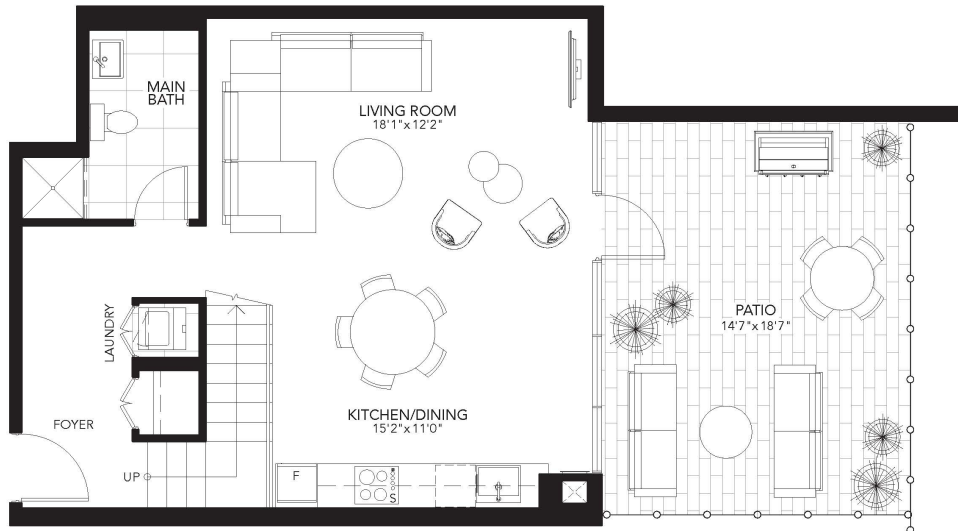

TYPE L8

875 SQ. FT.

1 BEDROOM | 2 BATHROOM

GEMINI
condos

1ST LEVEL

SECTION

MEZZANINE LEVEL

1ST FLOOR
SOUTH TOWER

CASTLERIDGE
H O M E S

TYPE L10

937 SQ. FT.

1 BEDROOM | 2 BATHROOM

GEMINI
condos

FI LEVEL

MEZZANINE LEVEL

SECTION

1ST FLOOR
SOUTH TOWER

CASTLERIDGE
H O M E S

TYPE A

759 SQ. FT.

2 BEDROOM + OPTIONAL DEN | 2 BATHROOM

GEMINI
condos

2ND FLOOR
SOUTH TOWER

3RD FLOOR
SOUTH TOWER

4TH FLOOR
SOUTH TOWER

5TH FLOOR
SOUTH TOWER

6TH FLOOR
SOUTH TOWER

7TH FLOOR
SOUTH TOWER

9TH FLOOR
SOUTH TOWER

TYPE B

672 SQ. FT.

2 BEDROOM | 2 BATHROOM