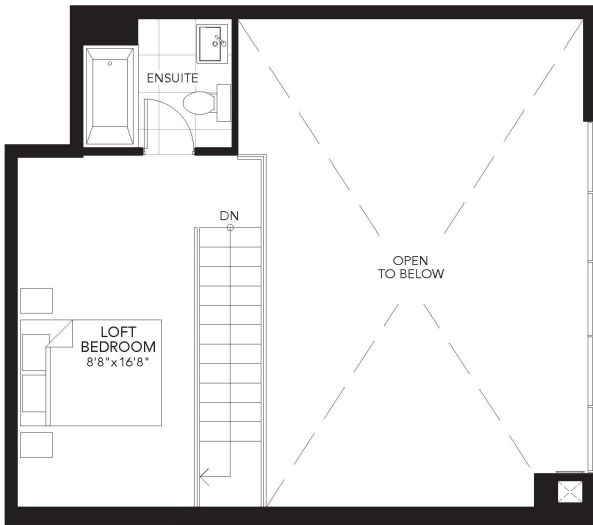

TYPE L8

875 SQ. FT.

1 BEDROOM | 2 BATHROOM

GEMINI
condos

1ST LEVEL

SECTION

MEZZANINE LEVEL

1ST FLOOR
SOUTH TOWER

CASTLERIDGE
H O M E S

TYPE L10

937 SQ. FT.

1 BEDROOM | 2 BATHROOM

GEMINI
condos

FI LEVEL

MEZZANINE LEVEL

SECTION

1ST FLOOR
SOUTH TOWER

CASTLERIDGE
H O M E S

TYPE A

759 SQ. FT.

2 BEDROOM + OPTIONAL DEN | 2 BATHROOM

GEMINI
condos

2ND FLOOR
SOUTH TOWER

3RD FLOOR
SOUTH TOWER

4TH FLOOR
SOUTH TOWER

5TH FLOOR
SOUTH TOWER

6TH FLOOR
SOUTH TOWER

7TH FLOOR
SOUTH TOWER

9TH FLOOR
SOUTH TOWER

TYPE B

672 SQ. FT.

2 BEDROOM | 2 BATHROOM