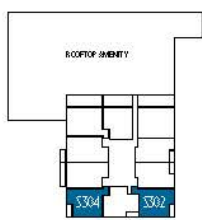

TYPE L8

875 SQ. FT.

1 BEDROOM | 2 BATHROOM

GEMINI
condos

1ST LEVEL

SECTION

MEZZANINE LEVEL

1ST FLOOR
SOUTH TOWER

1ST FLOOR
SOUTH TOWER

CASTLERIDGE
H O M E S

TYPE A

759 SQ. FT.

2 BEDROOM + OPTIONAL DEN | 2 BATHROOM

GEMINI
condos

2ND FLOOR
SOUTH TOWER

3RD FLOOR
SOUTH TOWER

4TH FLOOR
SOUTH TOWER

5TH FLOOR
SOUTH TOWER

6TH FLOOR
SOUTH TOWER

7TH FLOOR
SOUTH TOWER

9TH FLOOR
SOUTH TOWER

TYPE B

672 SQ. FT.

2 BEDROOM | 2 BATHROOM

GEMINI
condos

2ND FLOOR
SOUTH TOWER

3RD FLOOR
SOUTH TOWER

4TH FLOOR
SOUTH TOWER

5TH FLOOR
SOUTH TOWER

TYPE D

804 SQ. FT.

2 BEDROOM + DEN | 2 BATHROOM