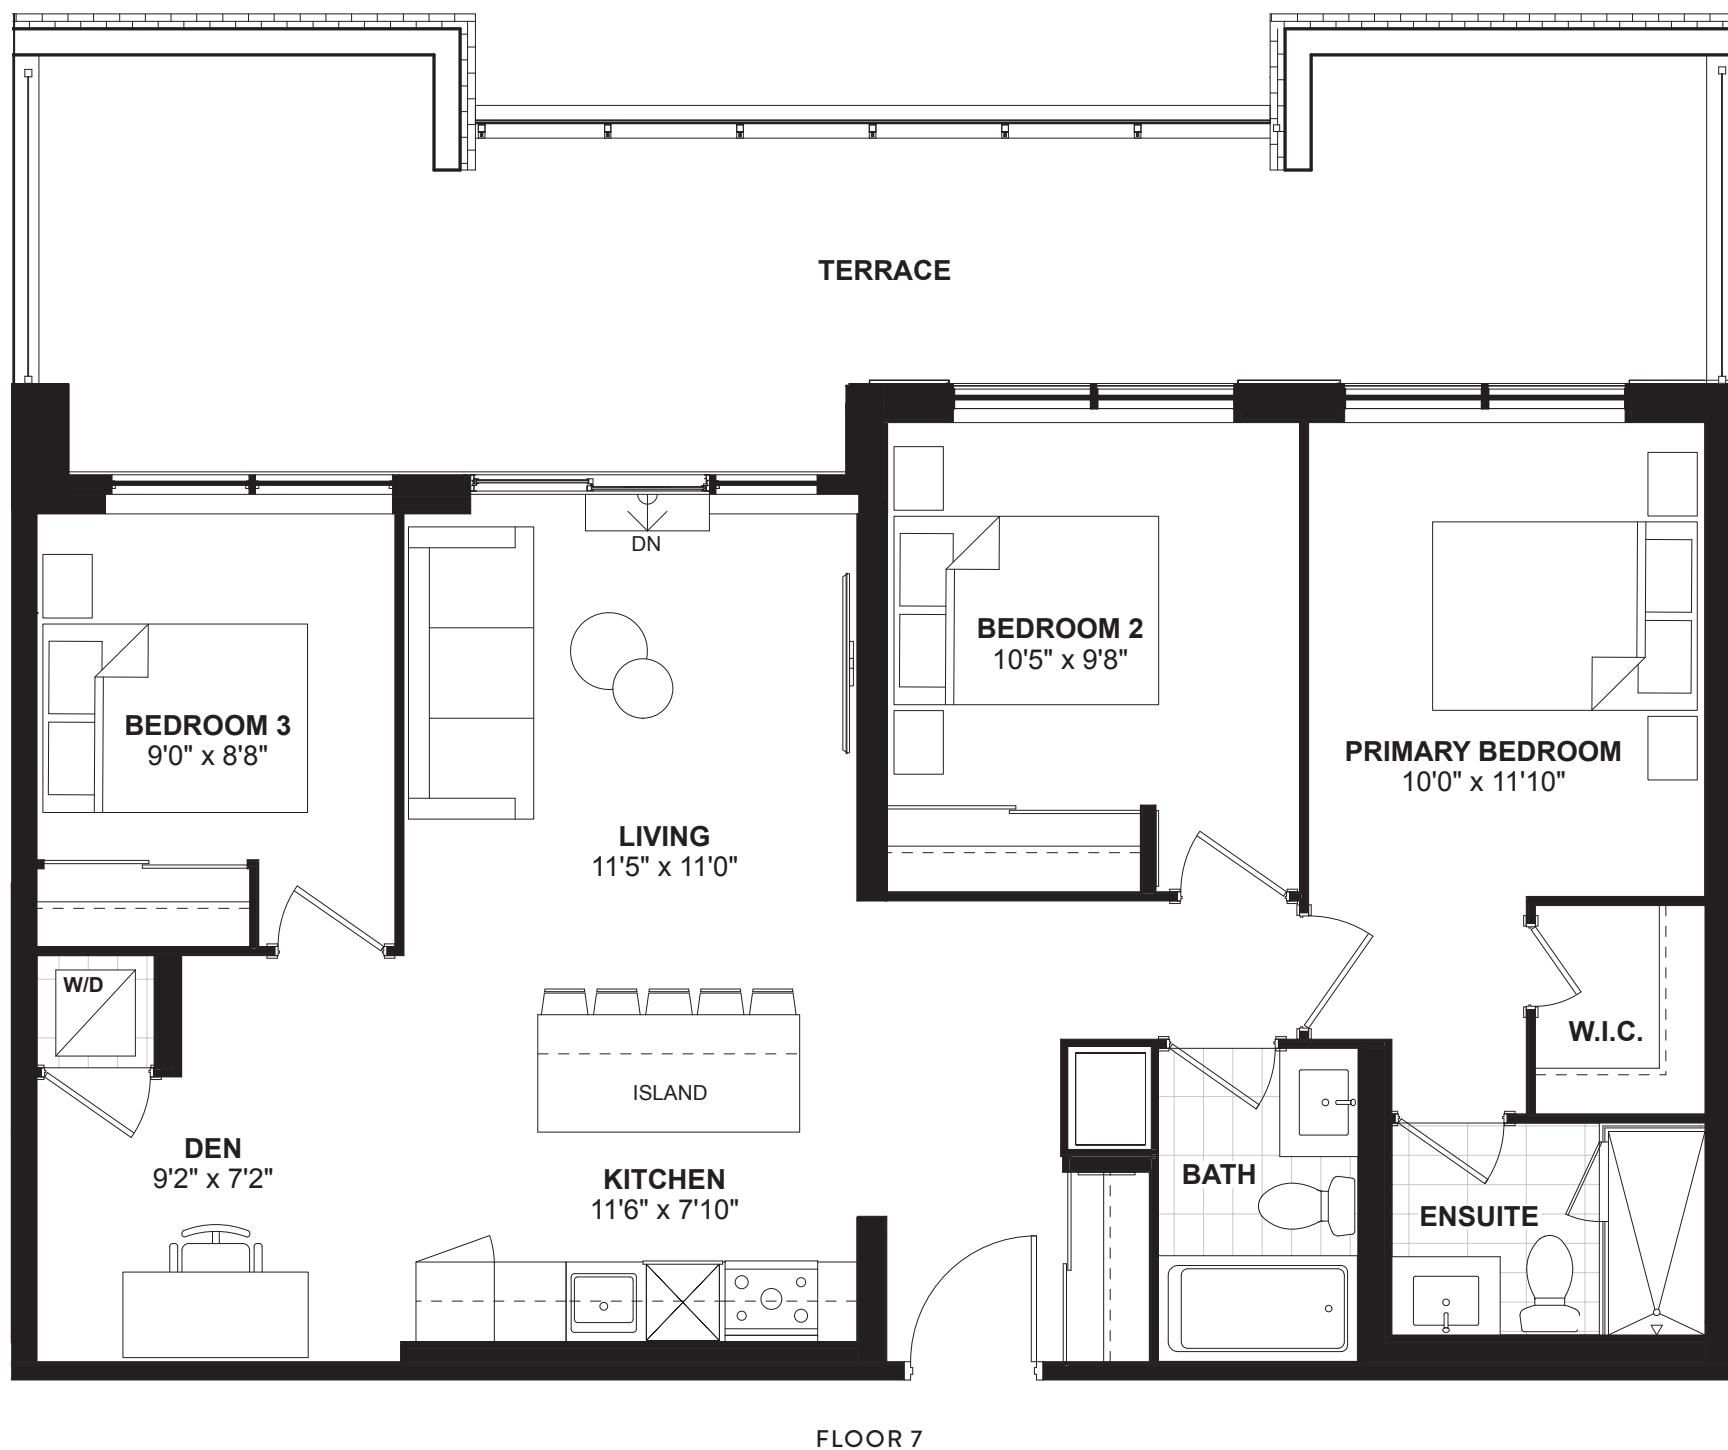

FLOOR 7

FLOOR 8

3E+D

3 BEDROOM + DEN • 1025 SQ. FT.

FLOOR 7

FLOOR 8

SUITE TH-1A

2 BEDROOM • 780 SQ. FT.

SUITE TH-1B

2 BEDROOM • 725 SQ. FT.

TH LEVEL 1

SUITE TH-1C

2 BEDROOM • 781 SQ. FT.

SUITE TH-2A

2 BEDROOM • 924 SQ. FT.

TH LEVEL 2