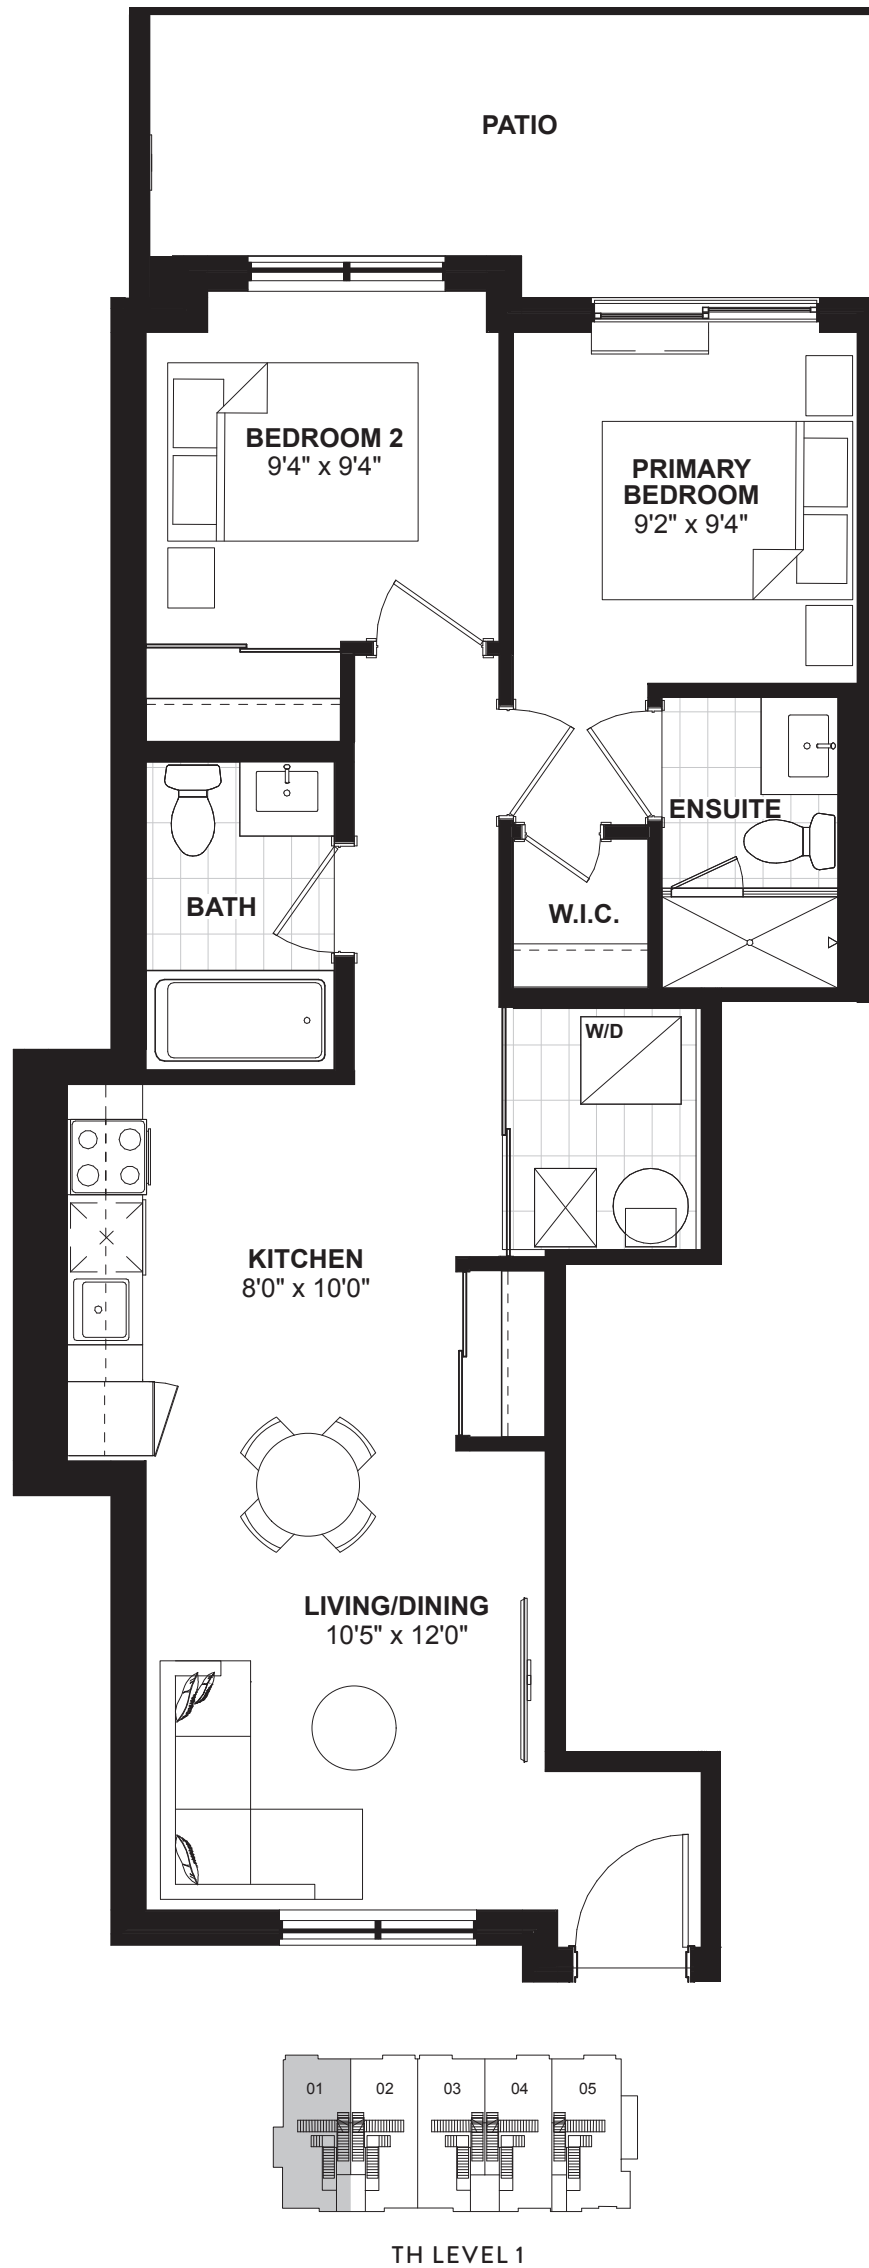

FLOOR 7

FLOOR 8

3E+D

3 BEDROOM + DEN • 1025 SQ. FT.

FLOOR 7

FLOOR 8

SUITE TH-1A

2 BEDROOM • 780 SQ. FT.

SUITE TH-1B

2 BEDROOM • 725 SQ. FT.

TH LEVEL 1

SUITE TH-1C

2 BEDROOM • 781 SQ. FT.

SUITE TH-2A

2 BEDROOM • 924 SQ. FT.

TH LEVEL 2