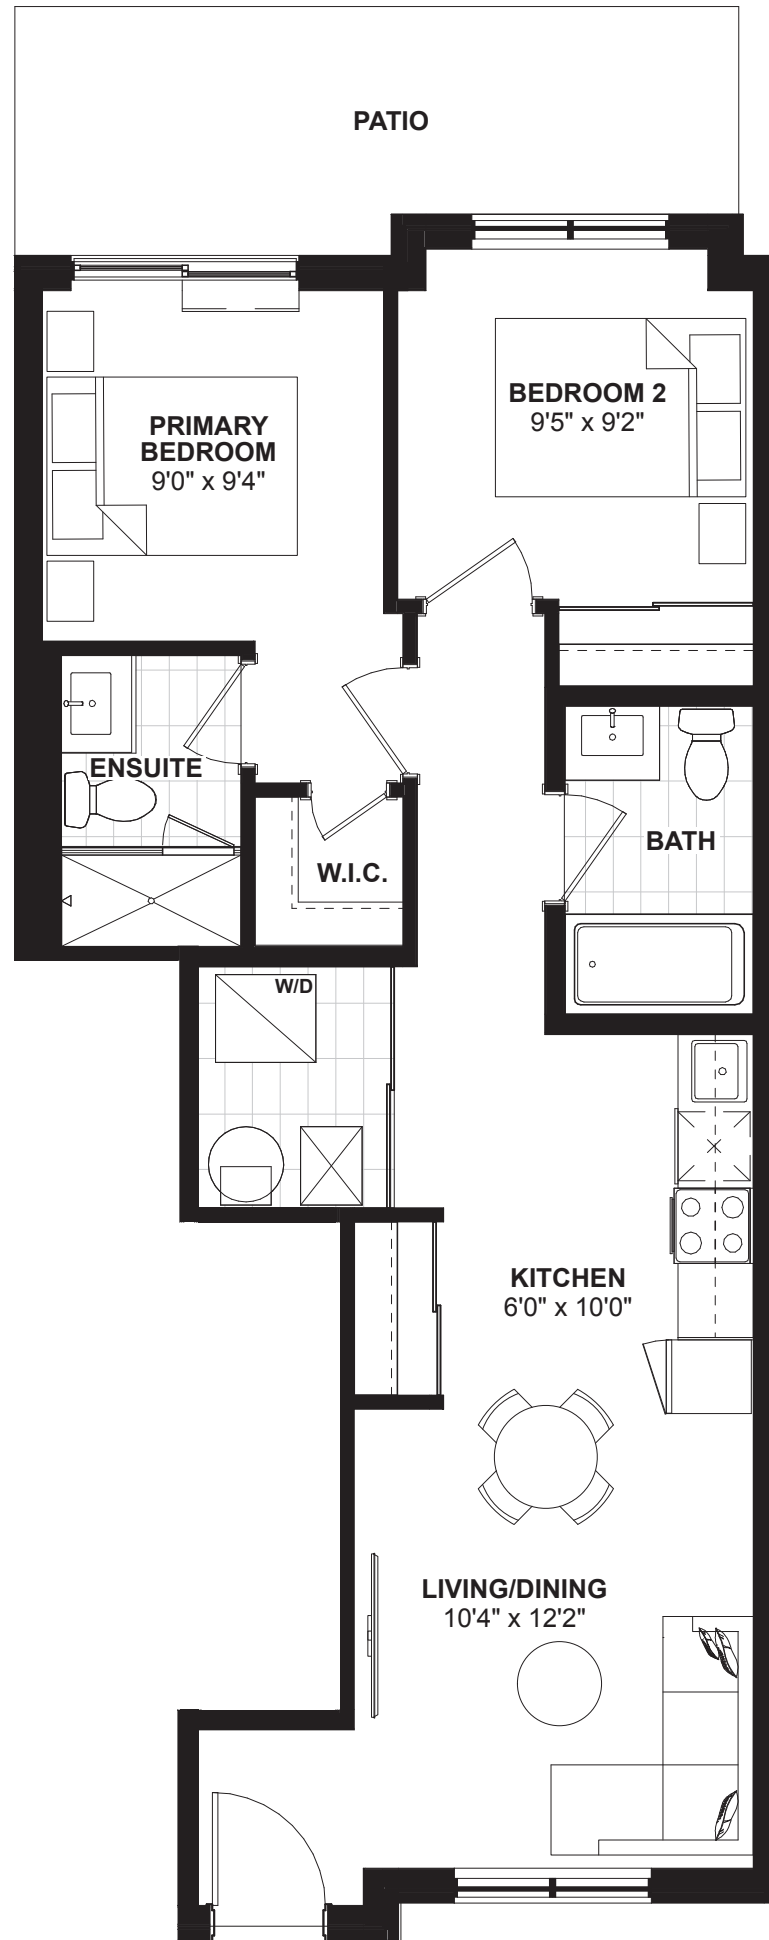

FLOOR 7

FLOOR 8

3E+D

3 BEDROOM + DEN • 1025 SQ. FT.

FLOOR 7

FLOOR 8

SUITE TH-1A

2 BEDROOM • 780 SQ. FT.

SUITE TH-1B

2 BEDROOM • 725 SQ. FT.

TH LEVEL 1

SUITE TH-1C

2 BEDROOM • 781 SQ. FT.

SUITE TH-2A

2 BEDROOM • 924 SQ. FT.

TH LEVEL 2