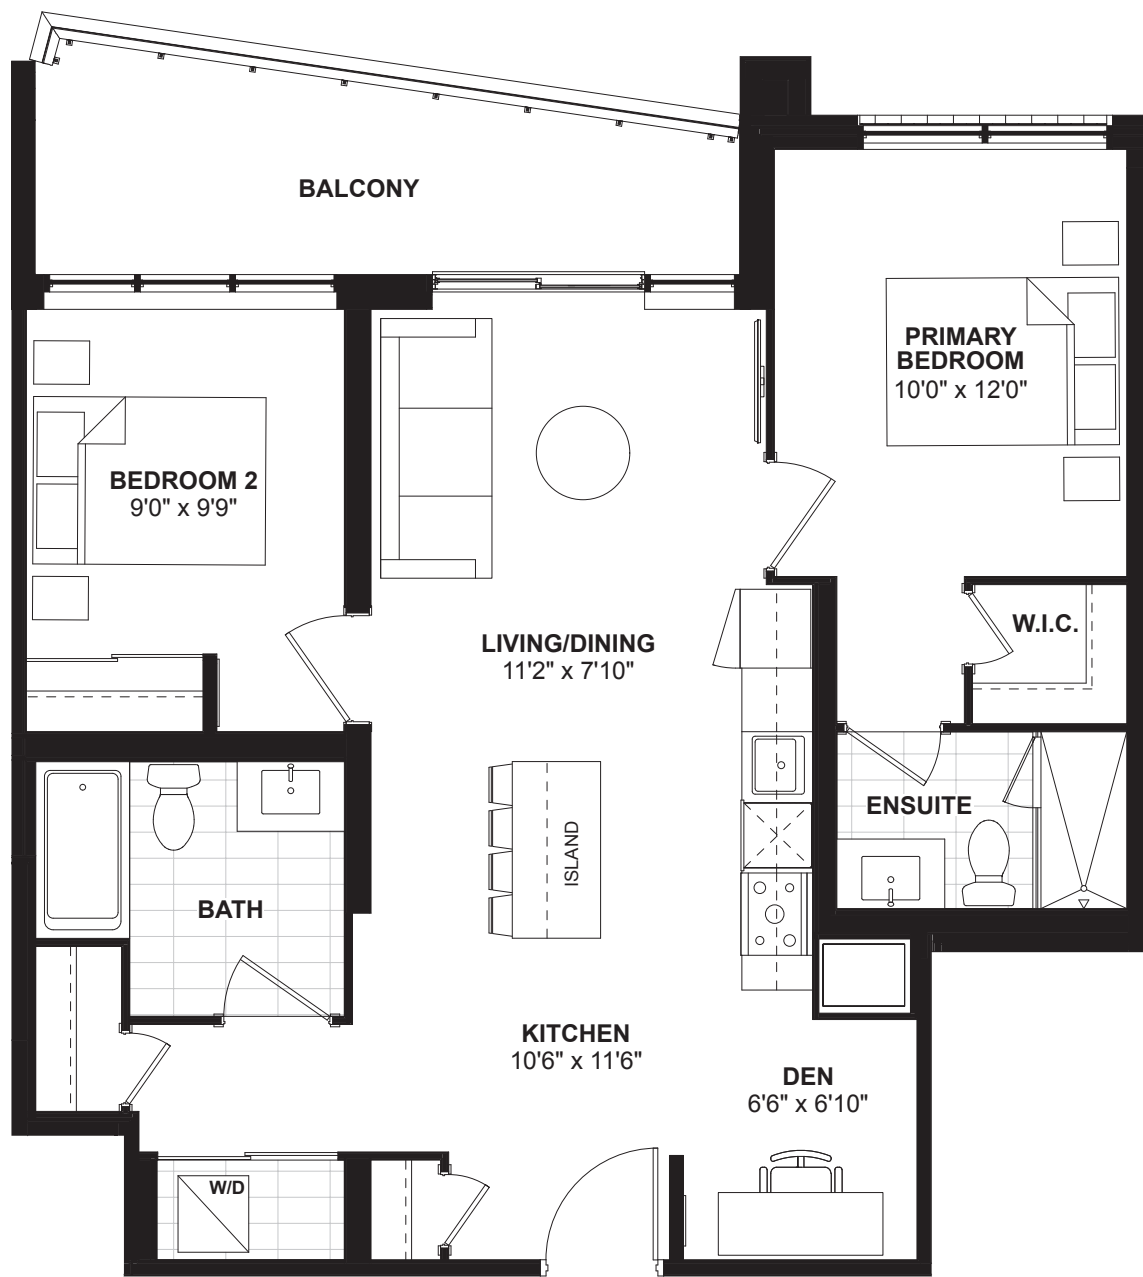

FLOORS
3 - 6

2C+D (BF)

2 BEDROOM + DEN • 891 SQ. FT.

FLOOR 2

FLOORS 3-6

FLOOR 2

FLOORS 3-6

2E+D