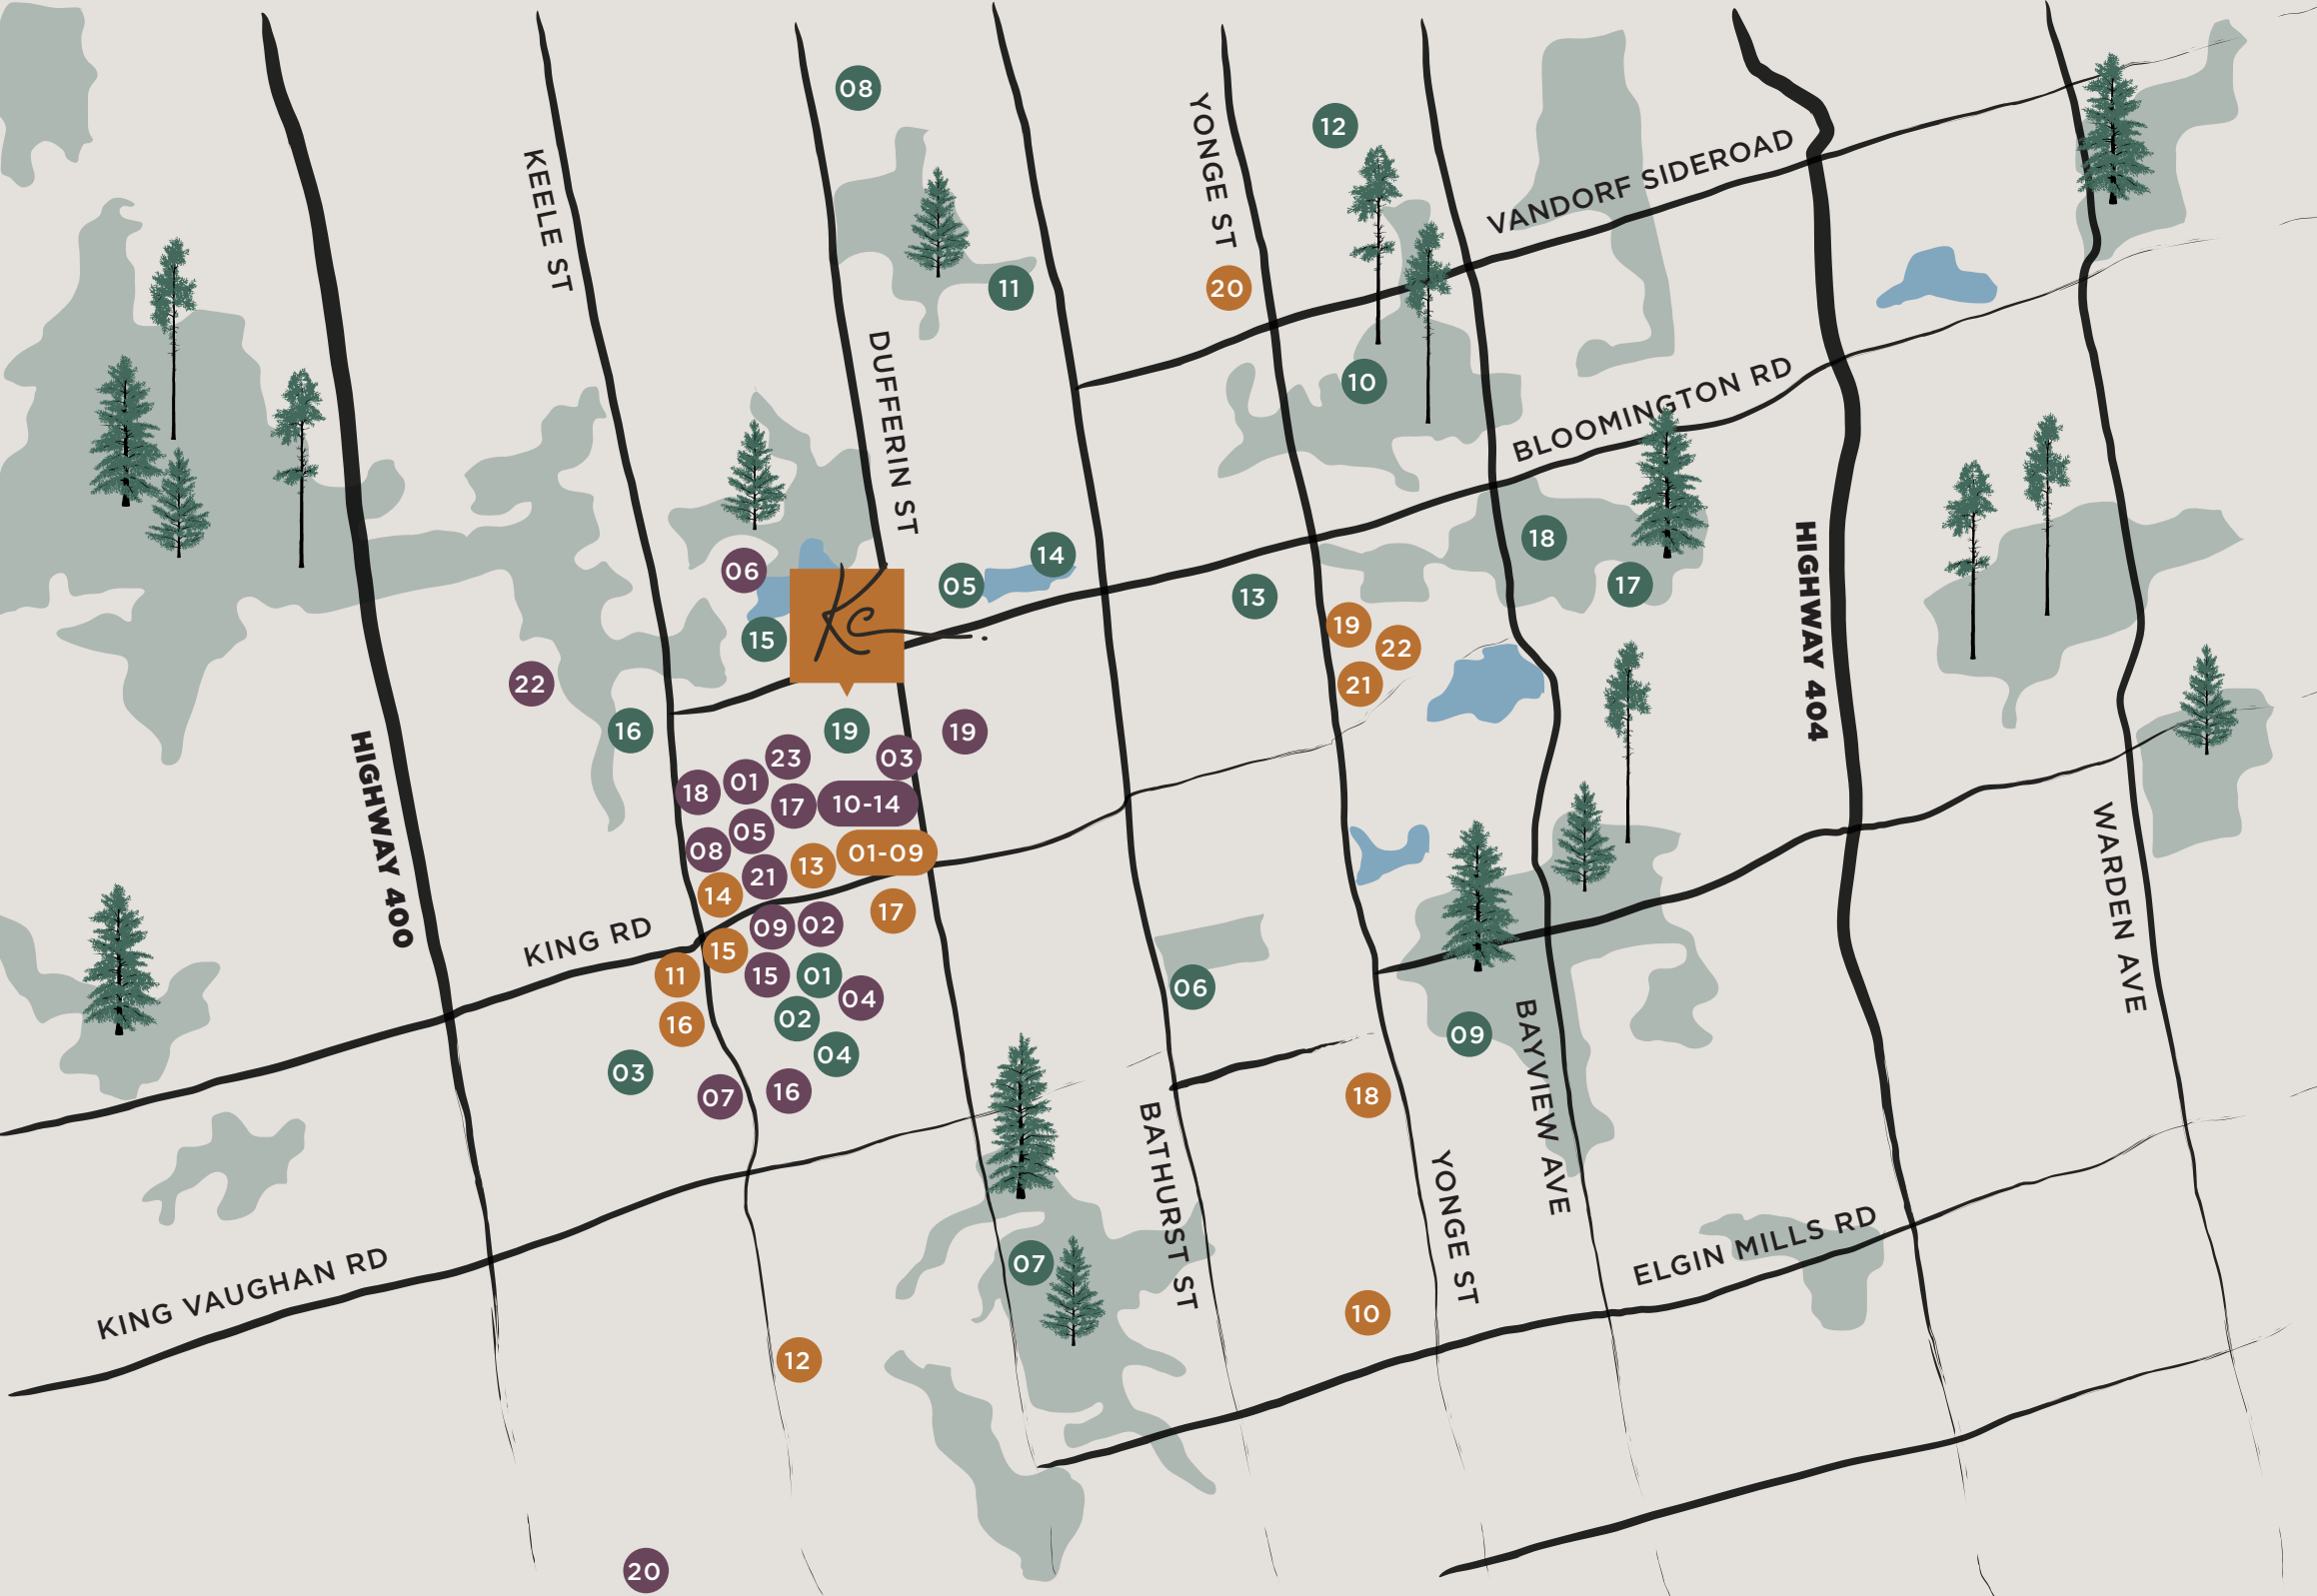

INTERNATIONAL BACHELOR-DEGREE ACADEMIES (IB SCHOOLS) & COLLEGES

There are quite a few IB schools and colleges to choose from that cater to all ages, from highly regarded montessoris, The Country Day School, King City Academy, to Villa Nova College and Seneca King campus. There are many opportunities for students to excel with innovative education and world-class learning.

*The Ease Of Living,
The Best of Amenities*

PARKS & RECREATION

- 01 King City Arena & Community Centre
- 02 King City Memorial Park
- 03 Kettle Lake Park
- 04 Blue Heron Park
- 05 Maple Leaf Cricket Ground
- 06 Bathurst Glen Golf Course
- 07 Maple Downs Golf & Country Club
- 08 King Valley Golf Club
- 09 Summit Golf & Country Club
- 10 Beacon Hall Golf Club
- 11 King's Riding Golf Club
- 12 Sheppard's Bush Conservation Area
- 13 Briar Nine Park and Reserve
- 14 Eversley Lake
- 15 Lake Seneca
- 16 Mary Lake Park
- 17 Diamondback Golf Club
- 18 Bloomington Downs Golf Course
- 19 Township-Wide Recreation Centre

SHOPPING & DINING

- | | |
|---------------------------------|------------------------------------|
| 01 Coppa's Fresh Market | 12 Galina's BBQ Churrasqueira |
| 02 LCBO | 13 Sunset Grill |
| 03 Motorino (North) | 14 Shoppers Drug Mart |
| 04 Wild Wing | 15 LOCALE King City Restaurant/Bar |
| 05 Nonna Francesca's Ristorante | 16 The Roost Cafe |
| 06 Tim Hortons | 17 Starbucks |
| 07 Pizza Nova | 18 Turtle Jack's Yonge |
| 08 Mr. Zagros | 19 Sarpa Trattoria |
| 09 McDonald's | 20 Winners |
| 10 Longo's Richmond Hill | 21 Rob's No Frills |
| 11 Hogan's Restaurant | 22 Food Basics |